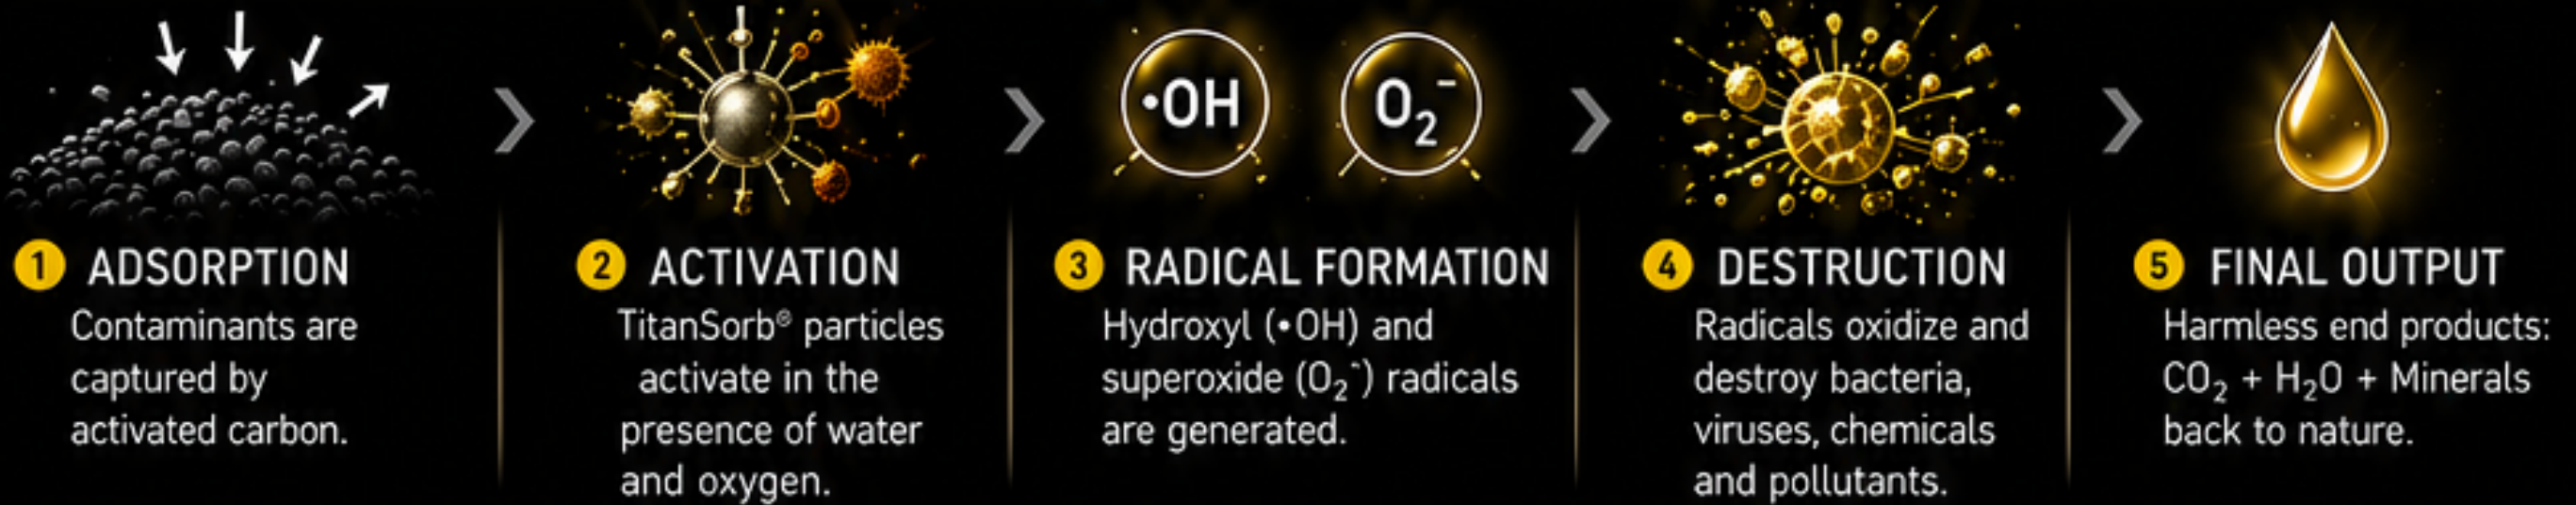

TITANSORB®

THE UPGRADE **EVERY** CARBON BLOCK NEEDS.
EVERY ACTIVATED CARBON BLOCK ON EARTH SHOULD CONTAIN TITANSORB® POWDER.

BECAUSE ADSORPTION ALONE IS NOT ENOUGH.

THE PROBLEM WITH OLD TECHNOLOGY

-  POLLUTANTS ARE ONLY ADSORBED
-  BIOFILM GROWTH INSIDE THE CARBON
-  PERFORMANCE DEGRADES WITH TIME
-  RISK OF BREAKTHROUGH & RELEASE

THIS IS A LIMITATION OF OLD TECHNOLOGY.

THE TITANSORB® SOLUTION

-  CONTINUOUS DESTRUCTION OF CONTAMINANTS
-  NO BIOFILM. NO ACCUMULATION.
-  SELF-CLEANING & PERMANENTLY ACTIVE
-  PERFORMANCE THAT DOES NOT DECLINE

FROM PASSIVE FILTER TO **ACTIVE REACTOR.**

HOW TITANSORB® WORKS INSIDE THE CARBON BLOCK

TOTAL MOLECULAR DESTRUCTION

- Bacteria
- Viruses
- Biofilm
- PFAS & Micropollutants
- Pharmaceuticals
- Industrial Chemicals
- Organic Pollutants

CORE REACTIONS

NANO-STRUCTURED POWER

- 14–21 nm particles
- Massive surface area
- Maximum catalytic efficiency
- Works with water and oxygen present

THE DIFFERENCE IS CLEAR

| OLD CARBON BLOCK | TITANSORB® ENHANCED |
|---|------------------------------------|
|  Slow & Unreliable | Instant Radical Reaction |
|  Chemical Dosing Needed | Zero Chemicals |
|  Incomplete Removal | Total Molecular Destruction |
|  Uncertain Results | Predictable Oxidation |
|  Limited Efficiency | Maximum Energy Utilization |