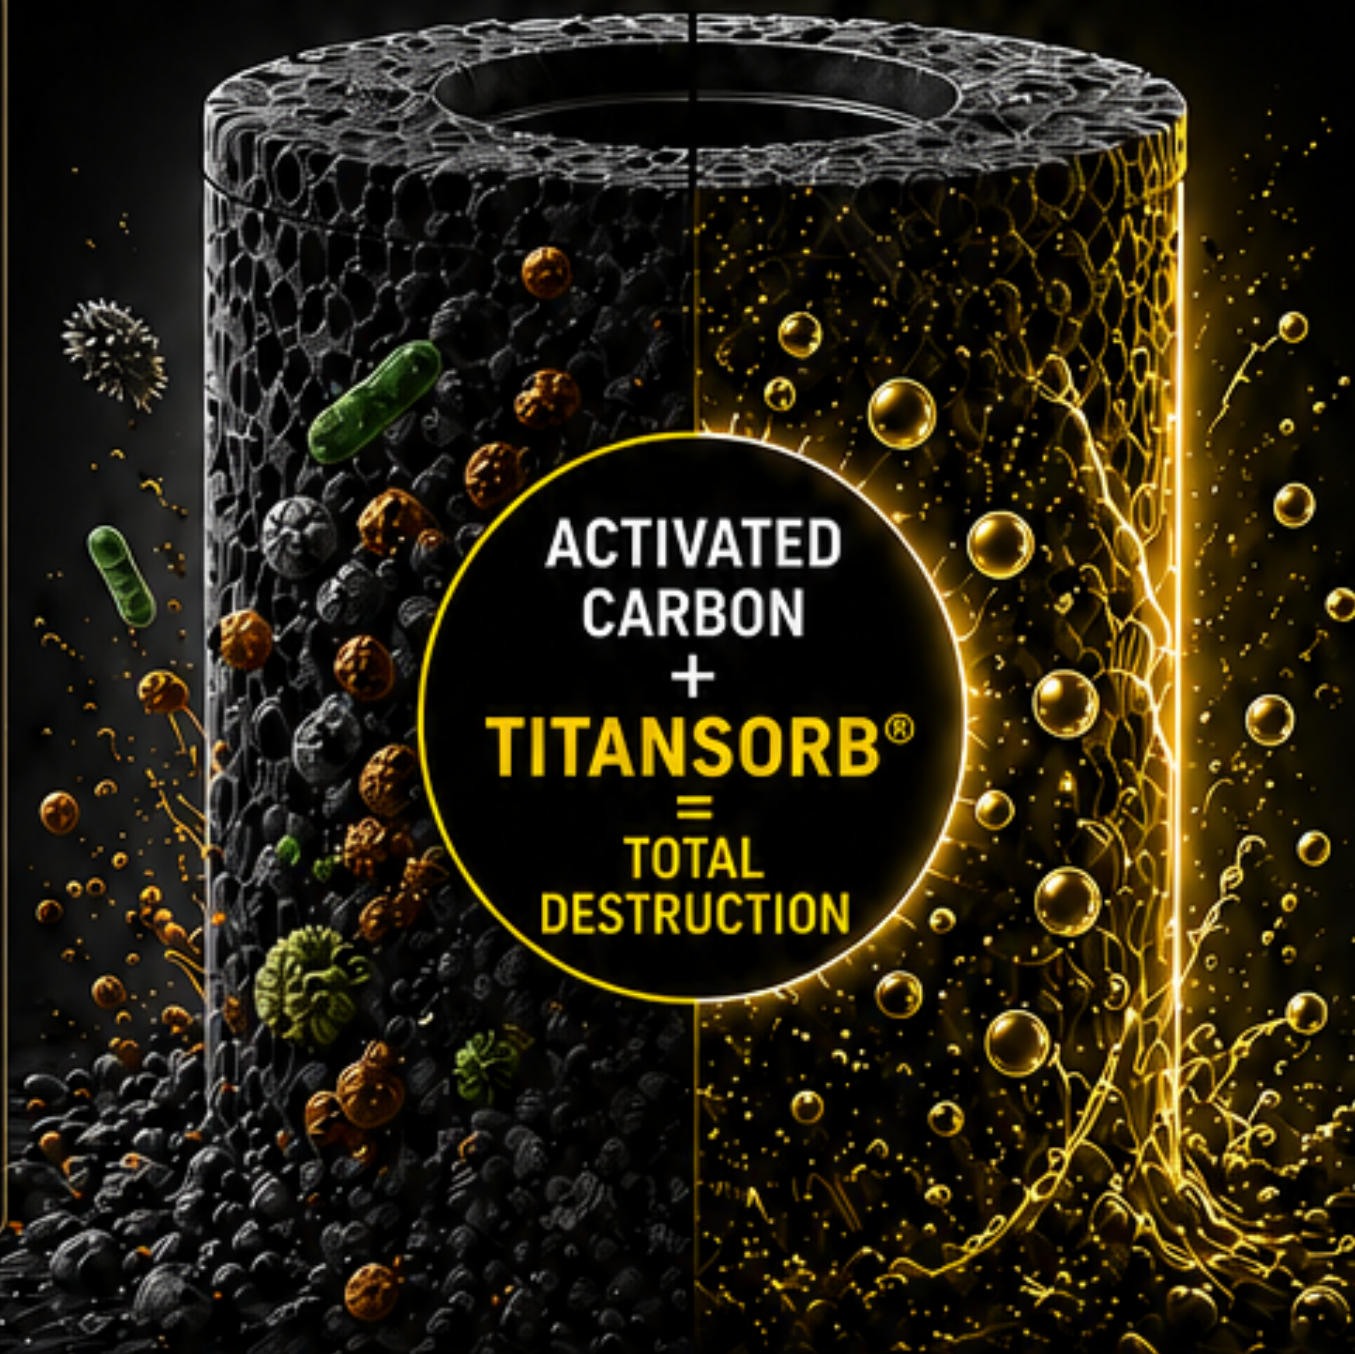

TITANSORB®

THE UPGRADE **EVERY** CARBON BLOCK NEEDS.
EVERY ACTIVATED CARBON BLOCK ON EARTH SHOULD CONTAIN TITANSORB® POWDER.

BECAUSE ADSORPTION ALONE IS NOT ENOUGH.

THE PROBLEM WITH OLD TECHNOLOGY

-  POLLUTANTS ARE ONLY ADSORBED
-  BIOFILM GROWTH INSIDE THE CARBON
-  PERFORMANCE DEGRADES WITH TIME
-  RISK OF BREAKTHROUGH & RELEASE

THIS IS A LIMITATION OF OLD TECHNOLOGY.

THE TITANSORB® SOLUTION

-  CONTINUOUS DESTRUCTION OF CONTAMINANTS
-  NO BIOFILM. NO ACCUMULATION.
-  SELF-CLEANING & PERMANENTLY ACTIVE
-  PERFORMANCE THAT DOES NOT DECLINE

CORE REACTIONS

NANO-STRUCTURED POWER

- 14–21 nm particles
- Massive surface area
- Maximum catalytic efficiency
- Works with water and oxygen present

THE DIFFERENCE IS CLEAR

| OLD CARBON BLOCK | TITANSORB® ENHANCED |
|---|------------------------------------|
|  Slow & Unreliable | Instant Radical Reaction |
|  Chemical Dosing Needed | Zero Chemicals |
|  Incomplete Removal | Total Molecular Destruction |
|  Uncertain Results | Predictable Oxidation |
|  Limited Efficiency | Maximum Energy Utilization |